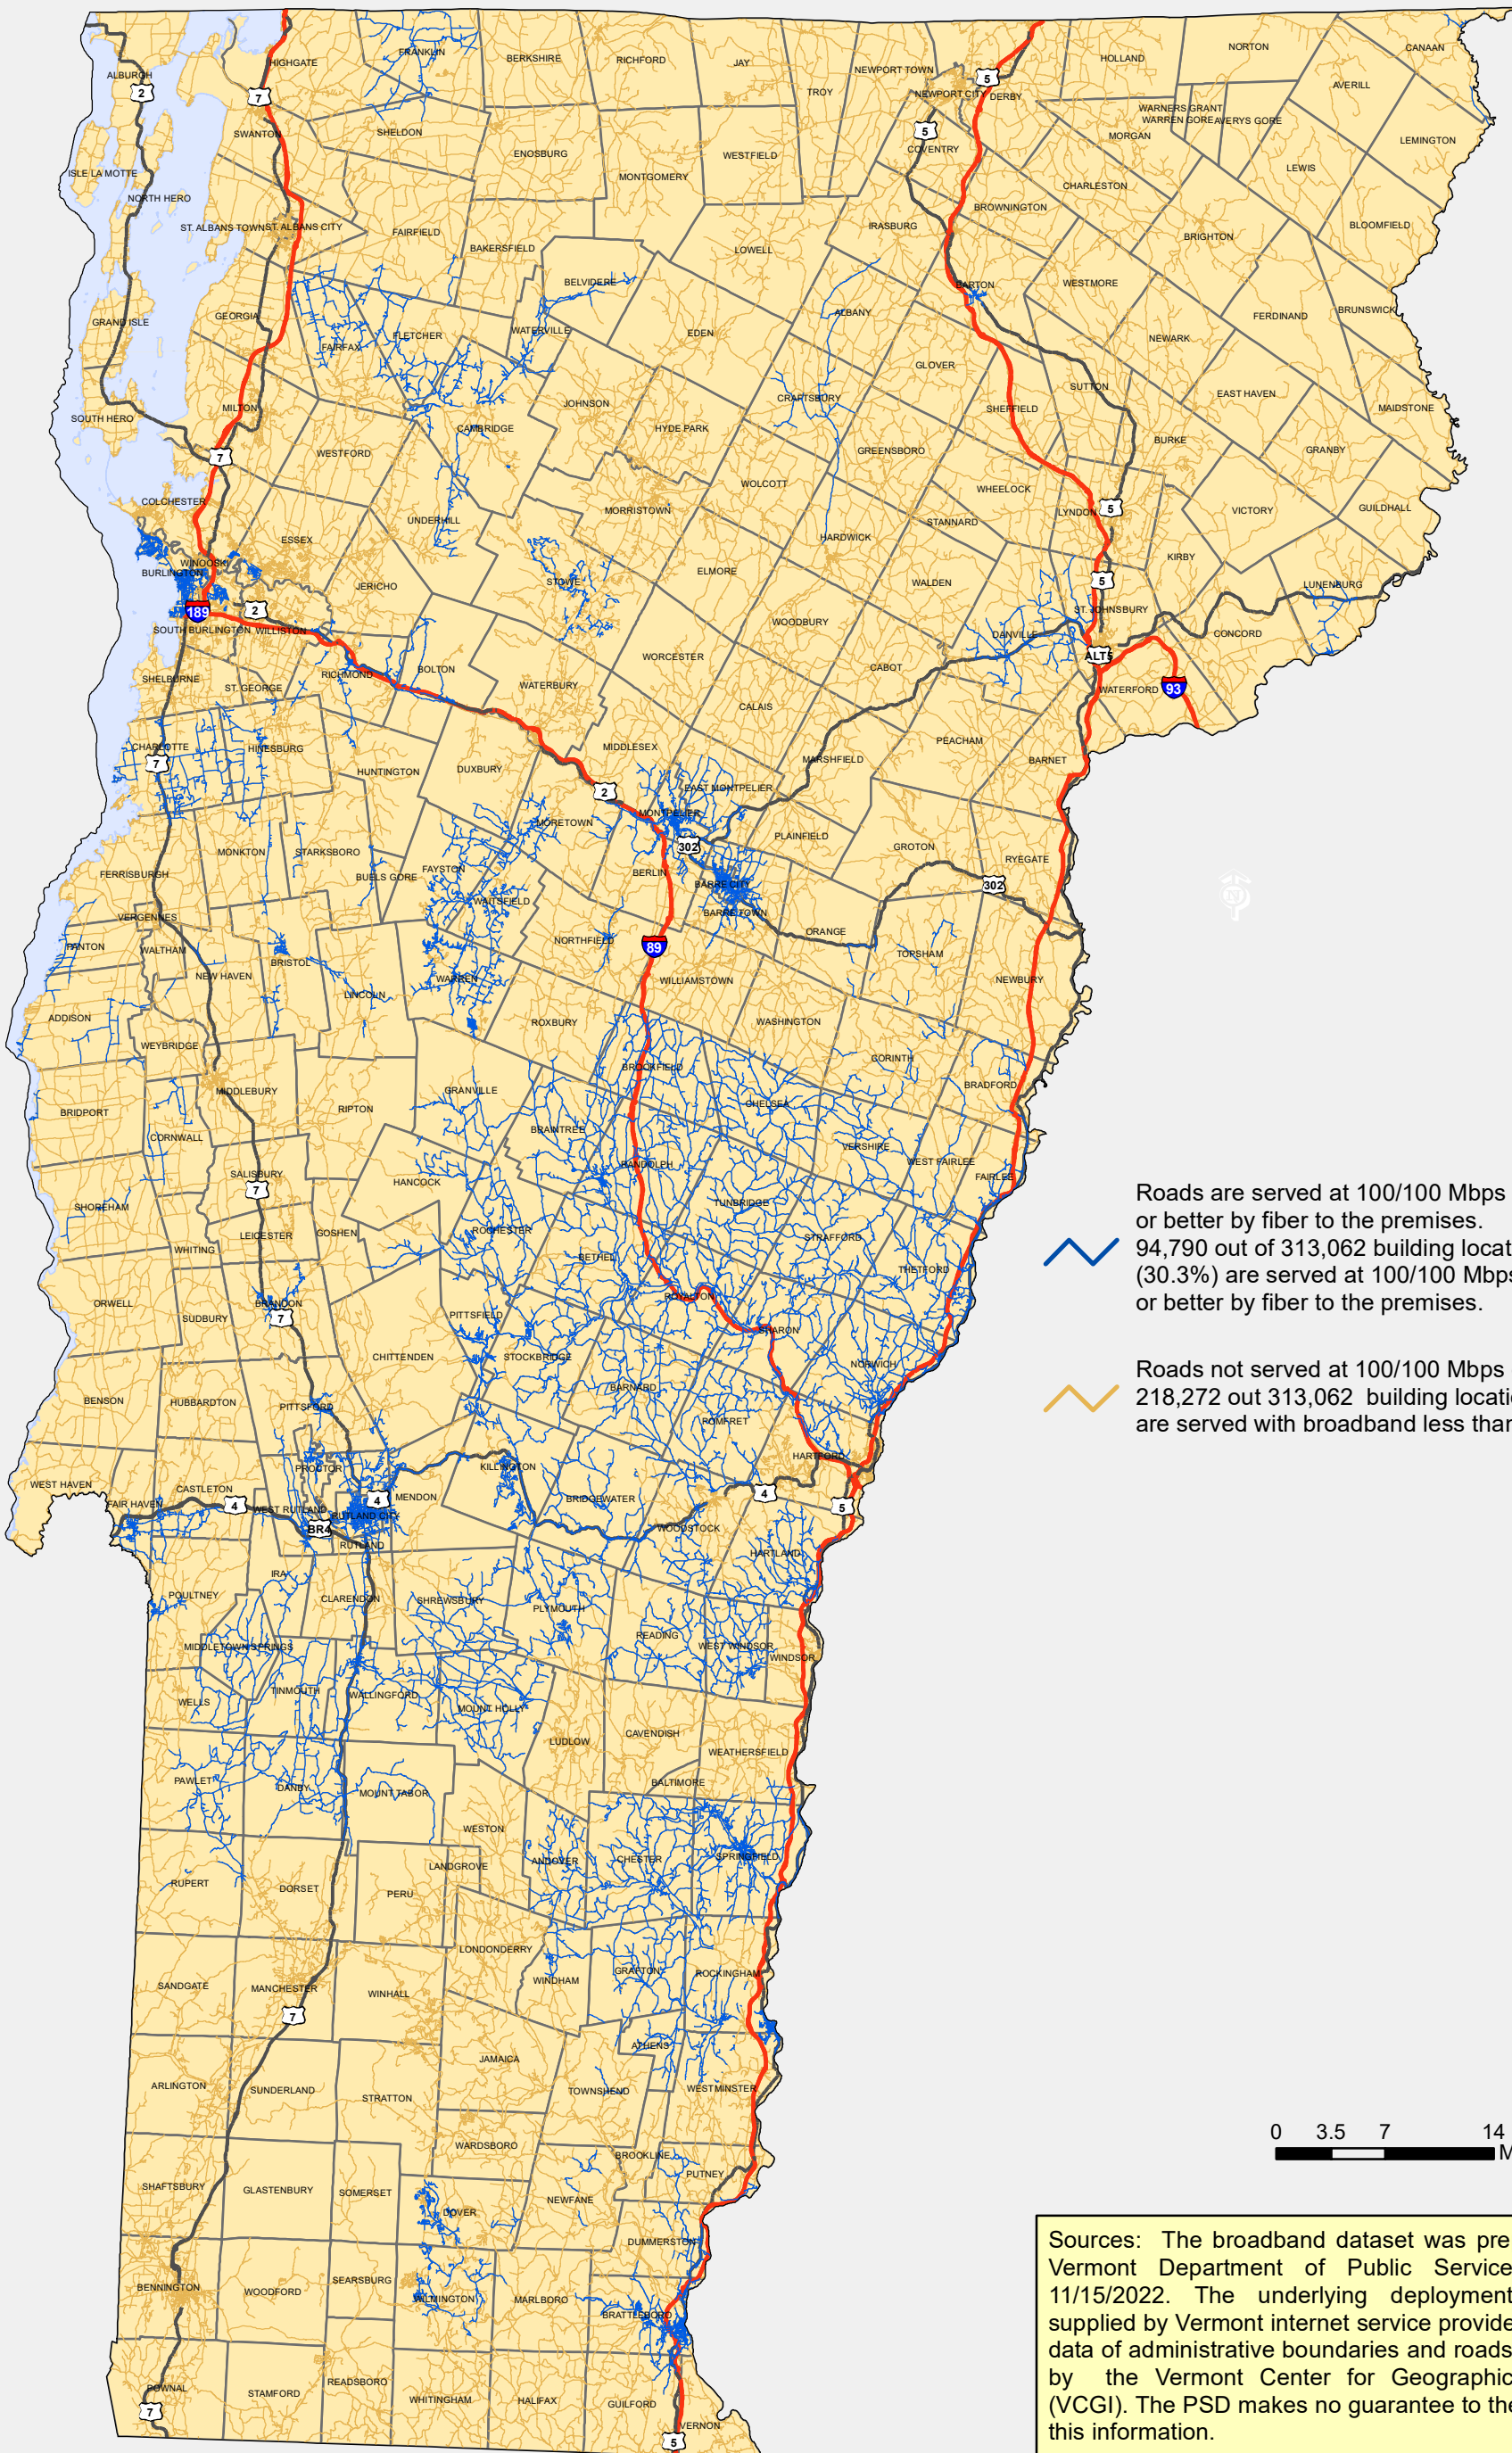

# Broadband Availability by Road Segment 100 Mbps Down / 100 Mbps Up or Better

November 15, 2022

Roads are served at 100/100 Mbps or better by fiber to the premises. 94,790 out of 313,062 building locations (30.3%) are served at 100/100 Mbps or better by fiber to the premises.

Roads not served at 100/100 Mbps or better. 218,272 out of 313,062 building locations (69.7%) are served with broadband less than 100/100.

0 3.5 7 14 Miles

Sources: The broadband dataset was prepared by the Vermont Department of Public Service (PSD) on 11/15/2022. The underlying deployment data was supplied by Vermont internet service providers. The base data of administrative boundaries and roads are supplied by the Vermont Center for Geographic Information (VCGI). The PSD makes no guarantee to the accuracy of this information.