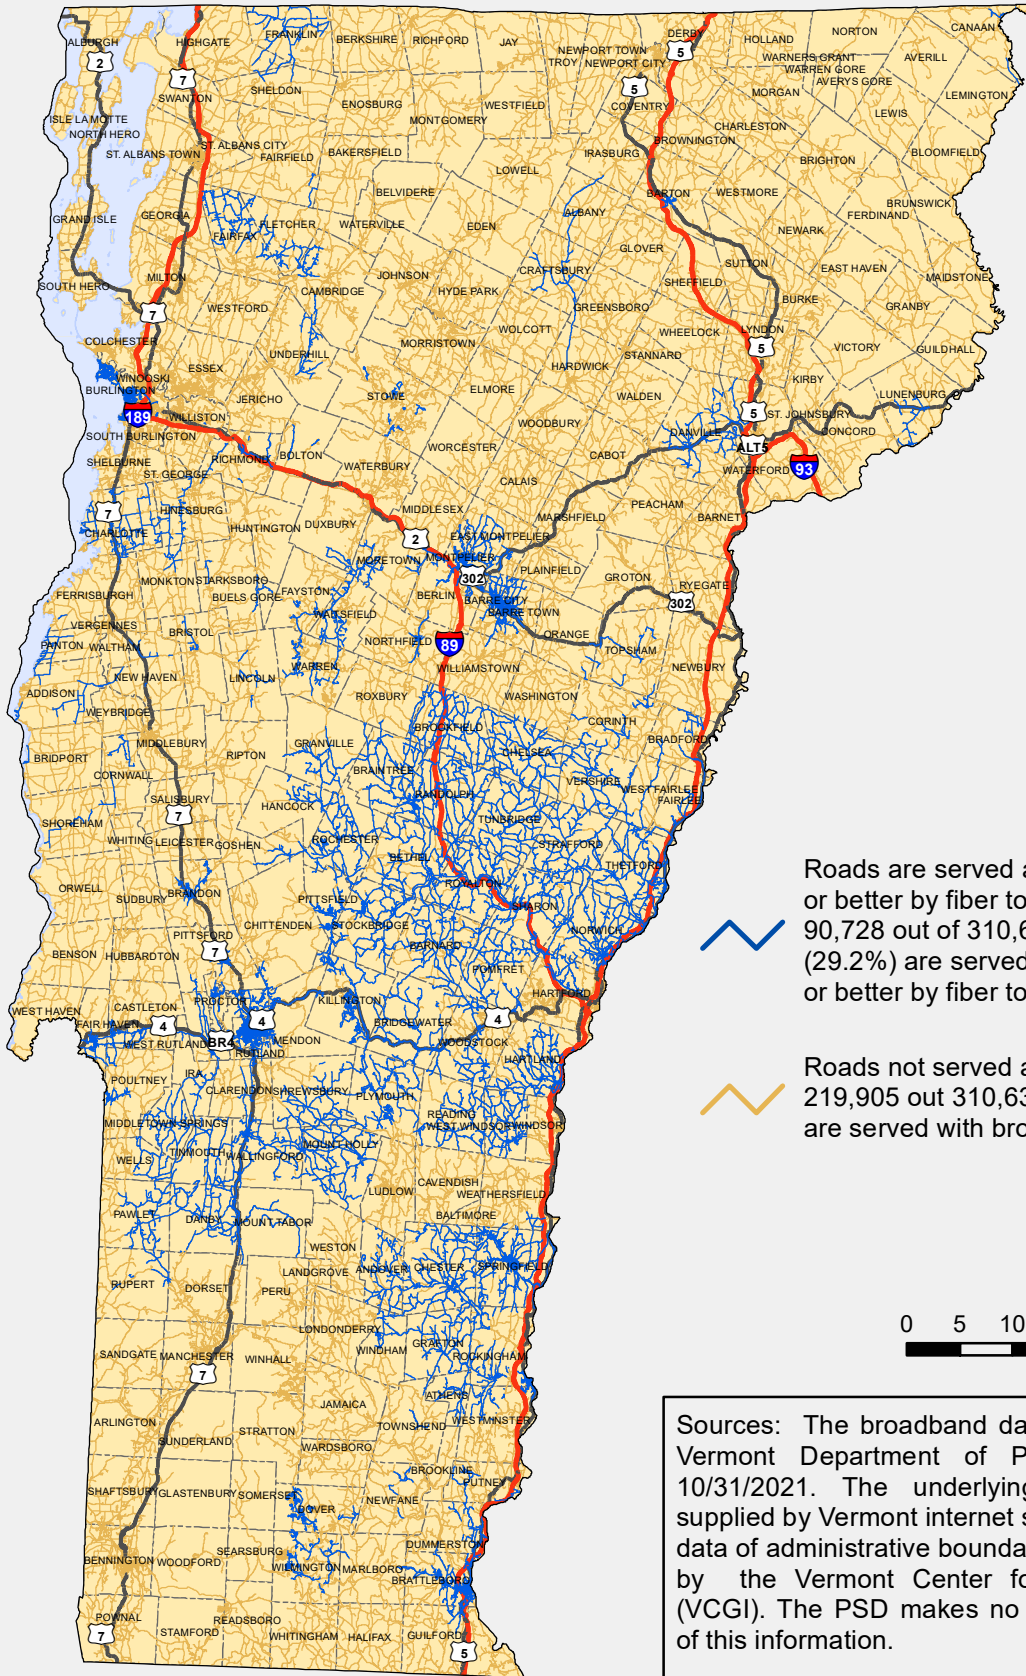

Broadband Availability by Road Segment 100 Mbps Down / 100 Mbps Up or Better

Roads are served at 100/100 Mbps or better by fiber to the premises. 90,728 out of 310,633 building locations (29.2%) are served at 100/100 Mbps or better by fiber to the premises.

Roads not served at 100/100 Mbps or better. 219,905 out 310,633 building locations (70.8%) are served with broadband less than 100/100.

Sources: The broadband dataset was prepared by the Vermont Department of Public Service (PSD) on 10/31/2021. The underlying deployment data was supplied by Vermont internet service providers. The base data of administrative boundaries and roads are supplied by the Vermont Center for Geographic Information (VCGI). The PSD makes no guarantee to the accuracy of this information.